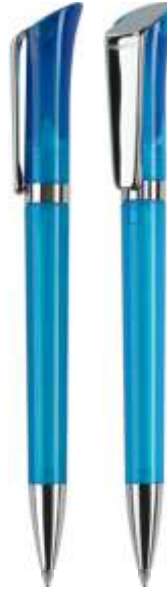

Metal Clip

Galaxy

Pen with a twist mechanism. Solid or transparent material, smooth polished surface. Metal and satin parts. Blue Jumbo refill.

Available in:
Classic, Transparent, Satin finishes.

Many color options.

Out of 30% recycled plastic.