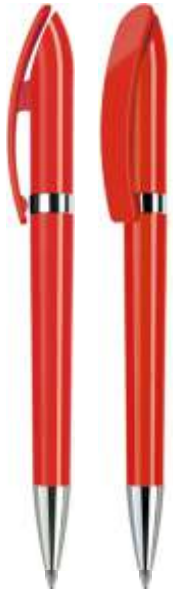

Polo

Pen with a twist mechanism. Solid or transparent material, smooth polished surface. Metal and satin parts. Blue Jumbo refill.

Available in:
Classic, Transparent, Satin finishes.

Many color options.

Out of 30% recycled plastic.