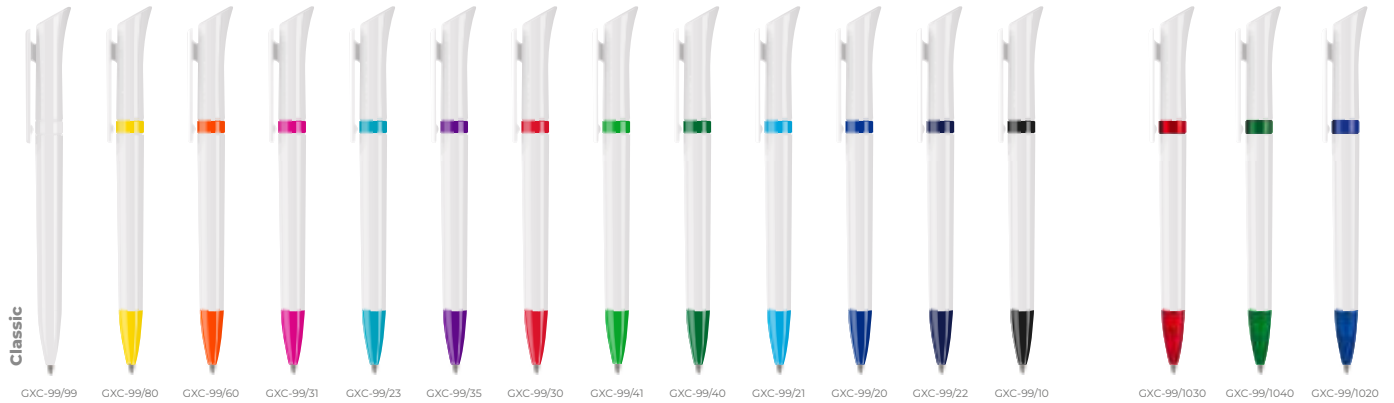

Galaxy

Explore the difference – uncover our pen models on our website!