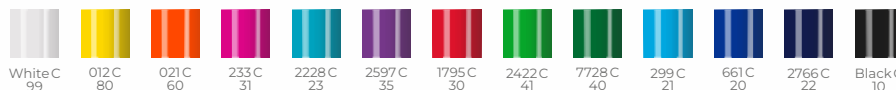

www.dreampen.com

Standard

Standard, but not really

Satin Satin surface

Silver Gold

Transparent Transparent colour

White T1099 012 C T1080 151 C T1060 225 C T1031 285 C T1021 2597 C T1035 1795 C T1030 3536 C T1040 661 C T1020

Classic Standard colour - polished

White C 99 012 C 80 021 C 60 233 C 31 2228 C 23 2597 C 35 1795 C 30 2422 C 41 7728 C 40 299 C 21 661 C 20 2766 C 22 Black C 10

Galaxy

Explore the difference – uncover our pen models on our website!