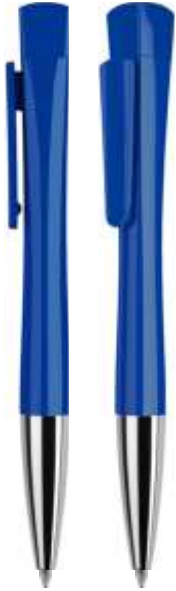

Available in:
Classic, Transparent, Satin finishes.

Many color options.

Out of 30% recycled plastic.

 DreamPen

STANDARD SERIES

Lenox

Pen with a twist mechanism. Solid or transparent material, smooth polished surface. Metal and satin parts. Blue Jumbo refill.