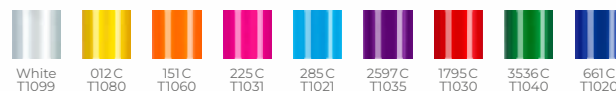

www.dreampen.com

Standard

Standard, but not really

Satin Satin surface

Silver Gold

Transparent Transparent colour

White T1099 012 C T1080 151 C T1060 225 C T1031 285 C T1021 2597 C T1035 1795 C T1030 3536 C T1040 661 C T1020

Classic Standard colour - polished

White C 99 012 C 80 021 C 60 233 C 31 2228 C 23 2597 C 35 1795 C 30 2422 C 41 7728 C 40 299 C 21 661 C 20 2766 C 22 Black C 10

Galaxy

Explore the difference – uncover our pen models on our website!