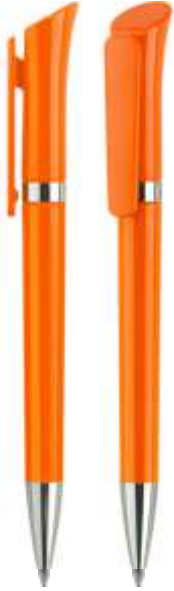

Many color options.

Out of 30% recycled plastic.

Rea

Retractable push-on ballpoint pen. Solid or transparent material, smooth polished surface. Satin parts. Blue Jumbo refill.

Available in:

Classic, Transparent, Satin finishes.

Many color options.

Out of 30% recycled plastic.

 DreamPen

STANDARD SERIES

Galaxy

Pen with a twist mechanism. Solid or transparent material, smooth polished surface. Metal and satin parts. Blue Jumbo refill.